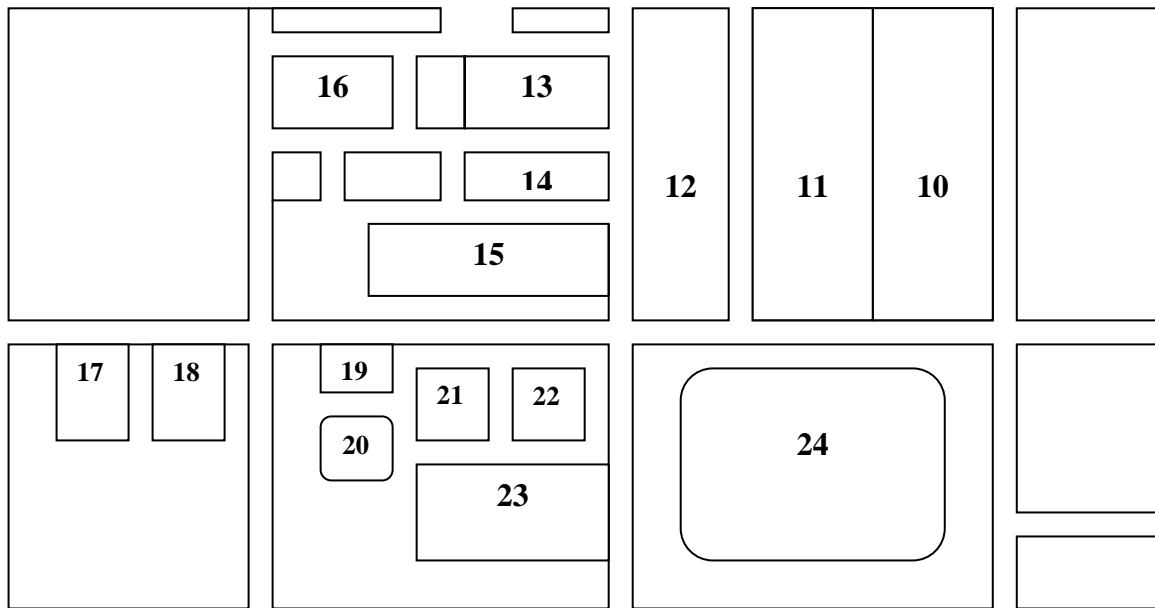

Map of Chulalongkorn University

Henry – Dunant Road

Phyathai Road

<ul style="list-style-type: none"> 1 Faculty of Political Science 2 Faculty of Economics 3 Faculty of Commerce and Accountancy 4 Faculty of Engineering 5 Sala Pra Kieo 6 Swimming Pool 1 7 Faculty of Science 8 Faculty of Liberal Arts 9 Faculty of Fine Arts, Faculty of Architecture 10 Faculty of Communications 11 Faculty of Laws 12 Faculty of Education 	<ul style="list-style-type: none"> 13 Registrar Office 14 Graduate Bureau 15 Central Library 16 Chulaongkorn Publishing House 17 Sasa International House 18 Vidhya Nives Resident Hall 19 Badminton Court 20 Swimming Pool 21 Tennis Court 22 Sport club 23 Gym 24 Stadium
--	---