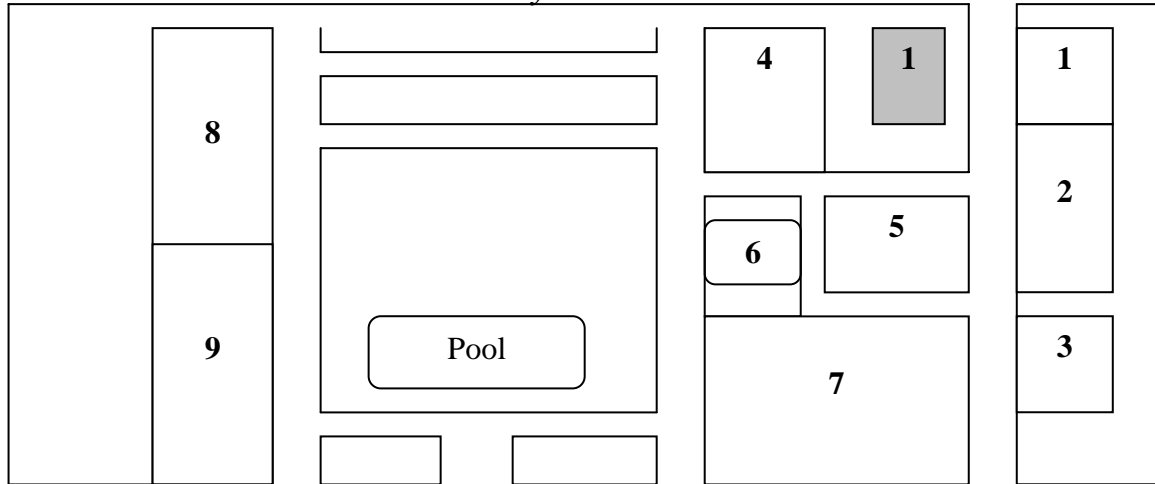

Map of Chulalongkorn University

Henry – Dunant Road

Phyathai Road

<ul style="list-style-type: none"> 1 Faculty of Political Science 2 Faculty of Economics 3 Faculty of Commerce and Accountancy 4 Faculty of Engineering 5 Sala Pra Kieo 6 Swimming Pool 1 7 Faculty of Science 8 Faculty of Liberal Arts 9 Faculty of Fine Arts, Faculty of Architecture 10 Faculty of Communications 11 Faculty of Laws 12 Faculty of Education 	<ul style="list-style-type: none"> 13 Registrar Office 14 Graduate Bureau 15 Central Library 16 Chulaongkorn Publishing House 17 Sasa International House 18 Vidhya Nives Resident Hall 19 Badminton Court 20 Swimming Pool 21 Tennis Court 22 Sport club 23 Gym 24 Stadium
--	---